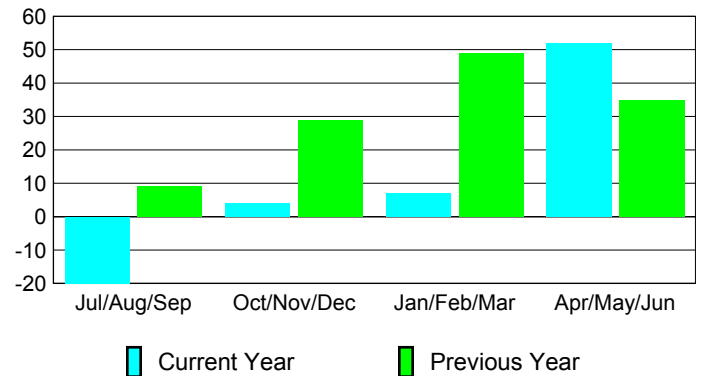

Membership Results
2009-2010

Membership
2008-2009

Month	Net Memb Goal	Actual New Memb	Actual Dropped Memb	Gain/Loss of Memb	Gain/Loss of Memb
Jul/Aug/Sep	25	31	-51	-20	9
Oct/Nov/Dec	35	45	-41	4	29
Jan/Feb/Mar	110	58	-51	7	49
Apr/May/Jun	110	102	-50	52	35
Totals	280	236	-193	43	122

Membership Results 2009-2010

Goal, New, Dropped, Gain/Loss

Comparison of Membership Gain/Loss

Current Year Compared to the Previous Year

Gender Comparison 2009-2010