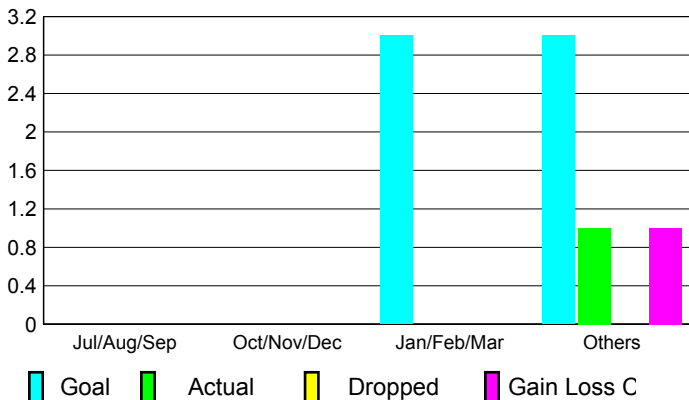

2009-2010 GMT Quarterly Report for District (or Undistricted) **District 111 N**

GMT: PROF DR Wieland Richter

Location: GERMANY

GMT CA: 4

CLUBS

Club Results
2009-2010

Clubs
2008-2009

Month	New Club Goal	Actual New Clubs	Actual Dropped Clubs	Gain/Loss of Clubs	Gain/Loss of Clubs
Jul/Aug/Sep	0	0	0	0	0
Oct/Nov/Dec	0	0	0	0	1
Jan/Feb/Mar	3	0	0	0	1
Apr/May/Jun	3	1	0	1	0
Totals	6	1	0	1	2

Club Results 2009-2010

Goal, New, Dropped, Gain/Loss

Comparison of Club Gain/Loss

Current Year Compared to the Previous Year

YTD Status Quo Clubs 2009-2010

Status Quo Clubs Compared to Status Quo Members

MEMBERSHIP