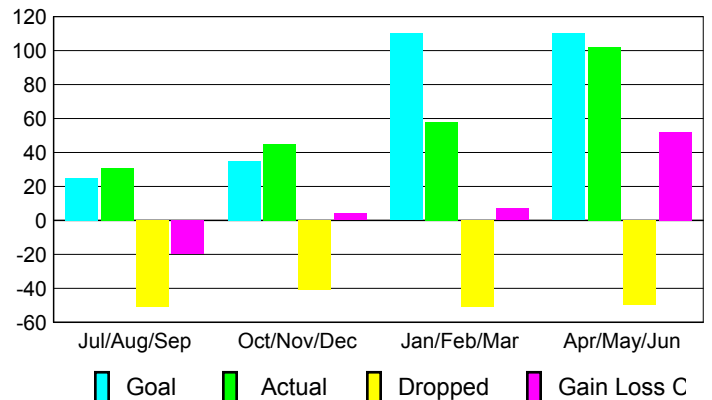

Membership Results 2009-2010

Goal, New, Dropped, Gain/Loss